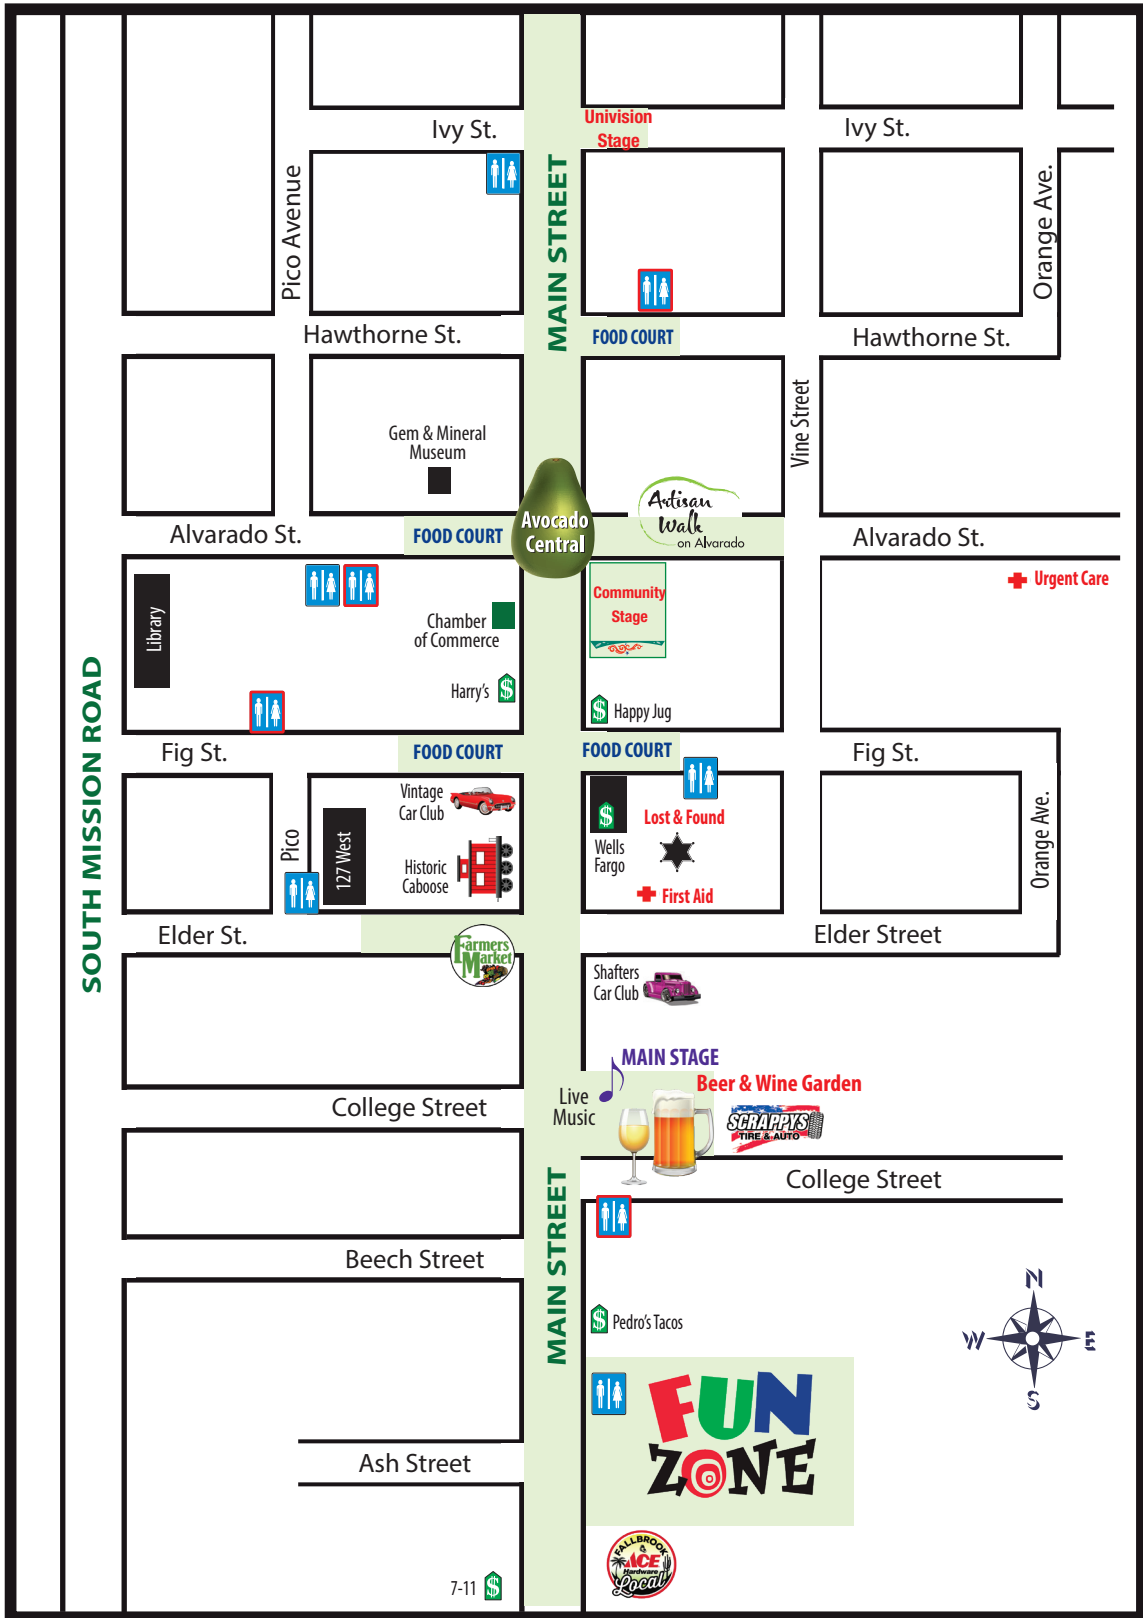

E. Mission Road

SOUTH MISSION ROAD

MAIN STREET

MAIN STREET

Orange Ave.

Orange Ave.

Pico Avenue

Pico

Ivy St.

Ivy St.

Hawthorne St.

Hawthorne St.

Alvarado St.

Alvarado St.

Fig St.

Fig St.

Elder St.

Elder Street

College Street

College Street

Beech Street

Ash Street

7-11

Fallbrook Street